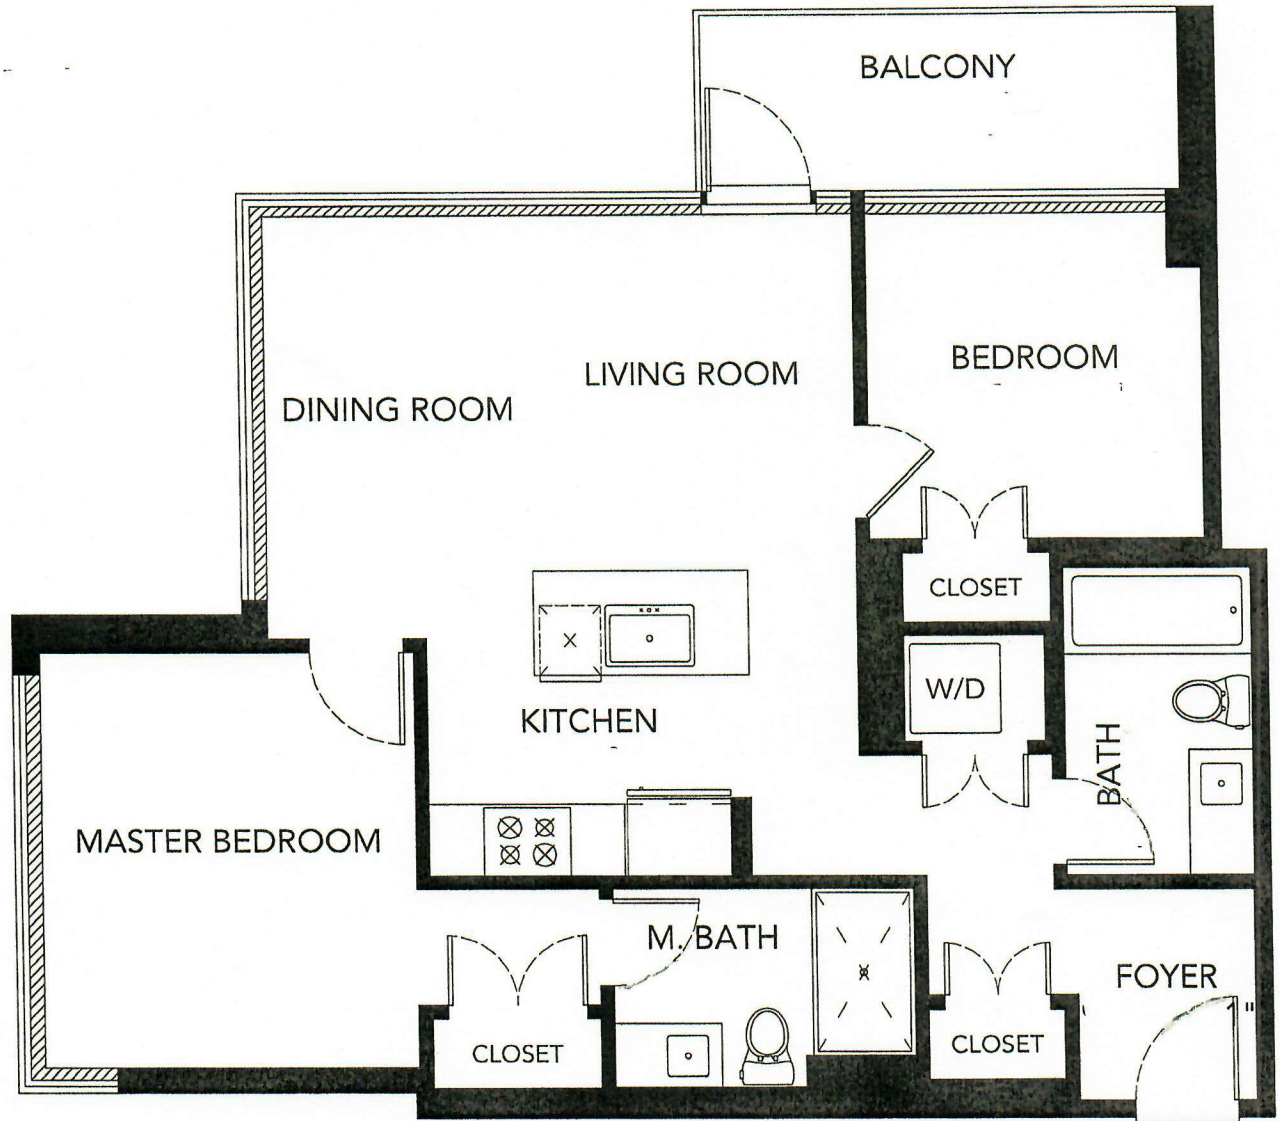

Floor Plan
4105 4485 Skyline Drive

FLOOR PLAN
Ceiling Height: 8'-11"